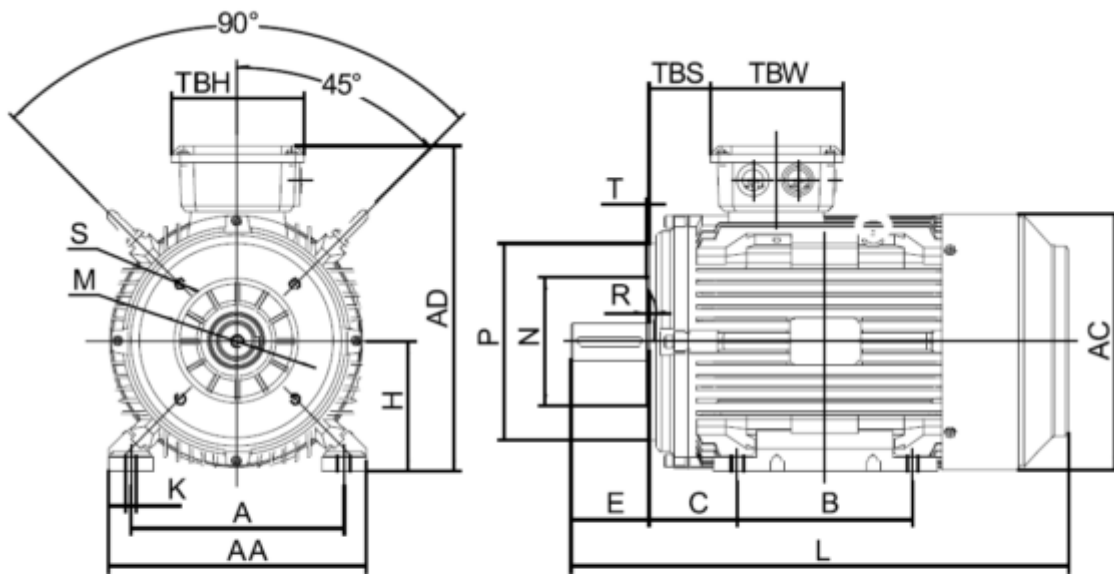

# Data Sheet

Article number: 250300550626

Description: Kleedrive T3C 132M2-6 5.5KW 900 rpm  
3x400/690V 50HZ IP55 B34 Eff=88%

## Measures

A = 216	F = 10	P = 200
AA = 263	G = 33	R = 0
AC = Ø259	H = 132	S = -
AD = 332	HD = 200	T = M10
B = 178	K = Ø12	TBH = 134
C = 89	L = 5005	TBS = 61.5
D = Ø38	M = 165	TBW = 134
E = 80	N = 130	