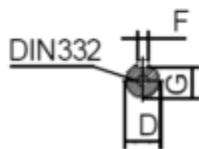

# Data Sheet

Article number: 250300550626

Description: Kleedrive T3C 132M2-6 5.5KW 900 rpm  
3x400/690V 50HZ IP55 B34 Eff=88%

## Measures

A = 216	F = 10	P = 200
AA = 263	G = 33	R = 0
AC = Ø259	H = 132	S = -
AD = 332	HD = 200	T = M10
B = 178	K = Ø12	TBH = 134
C = 89	L = 5005	TBS = 61.5
D = Ø38	M = 165	TBW = 134
E = 80	N = 130	